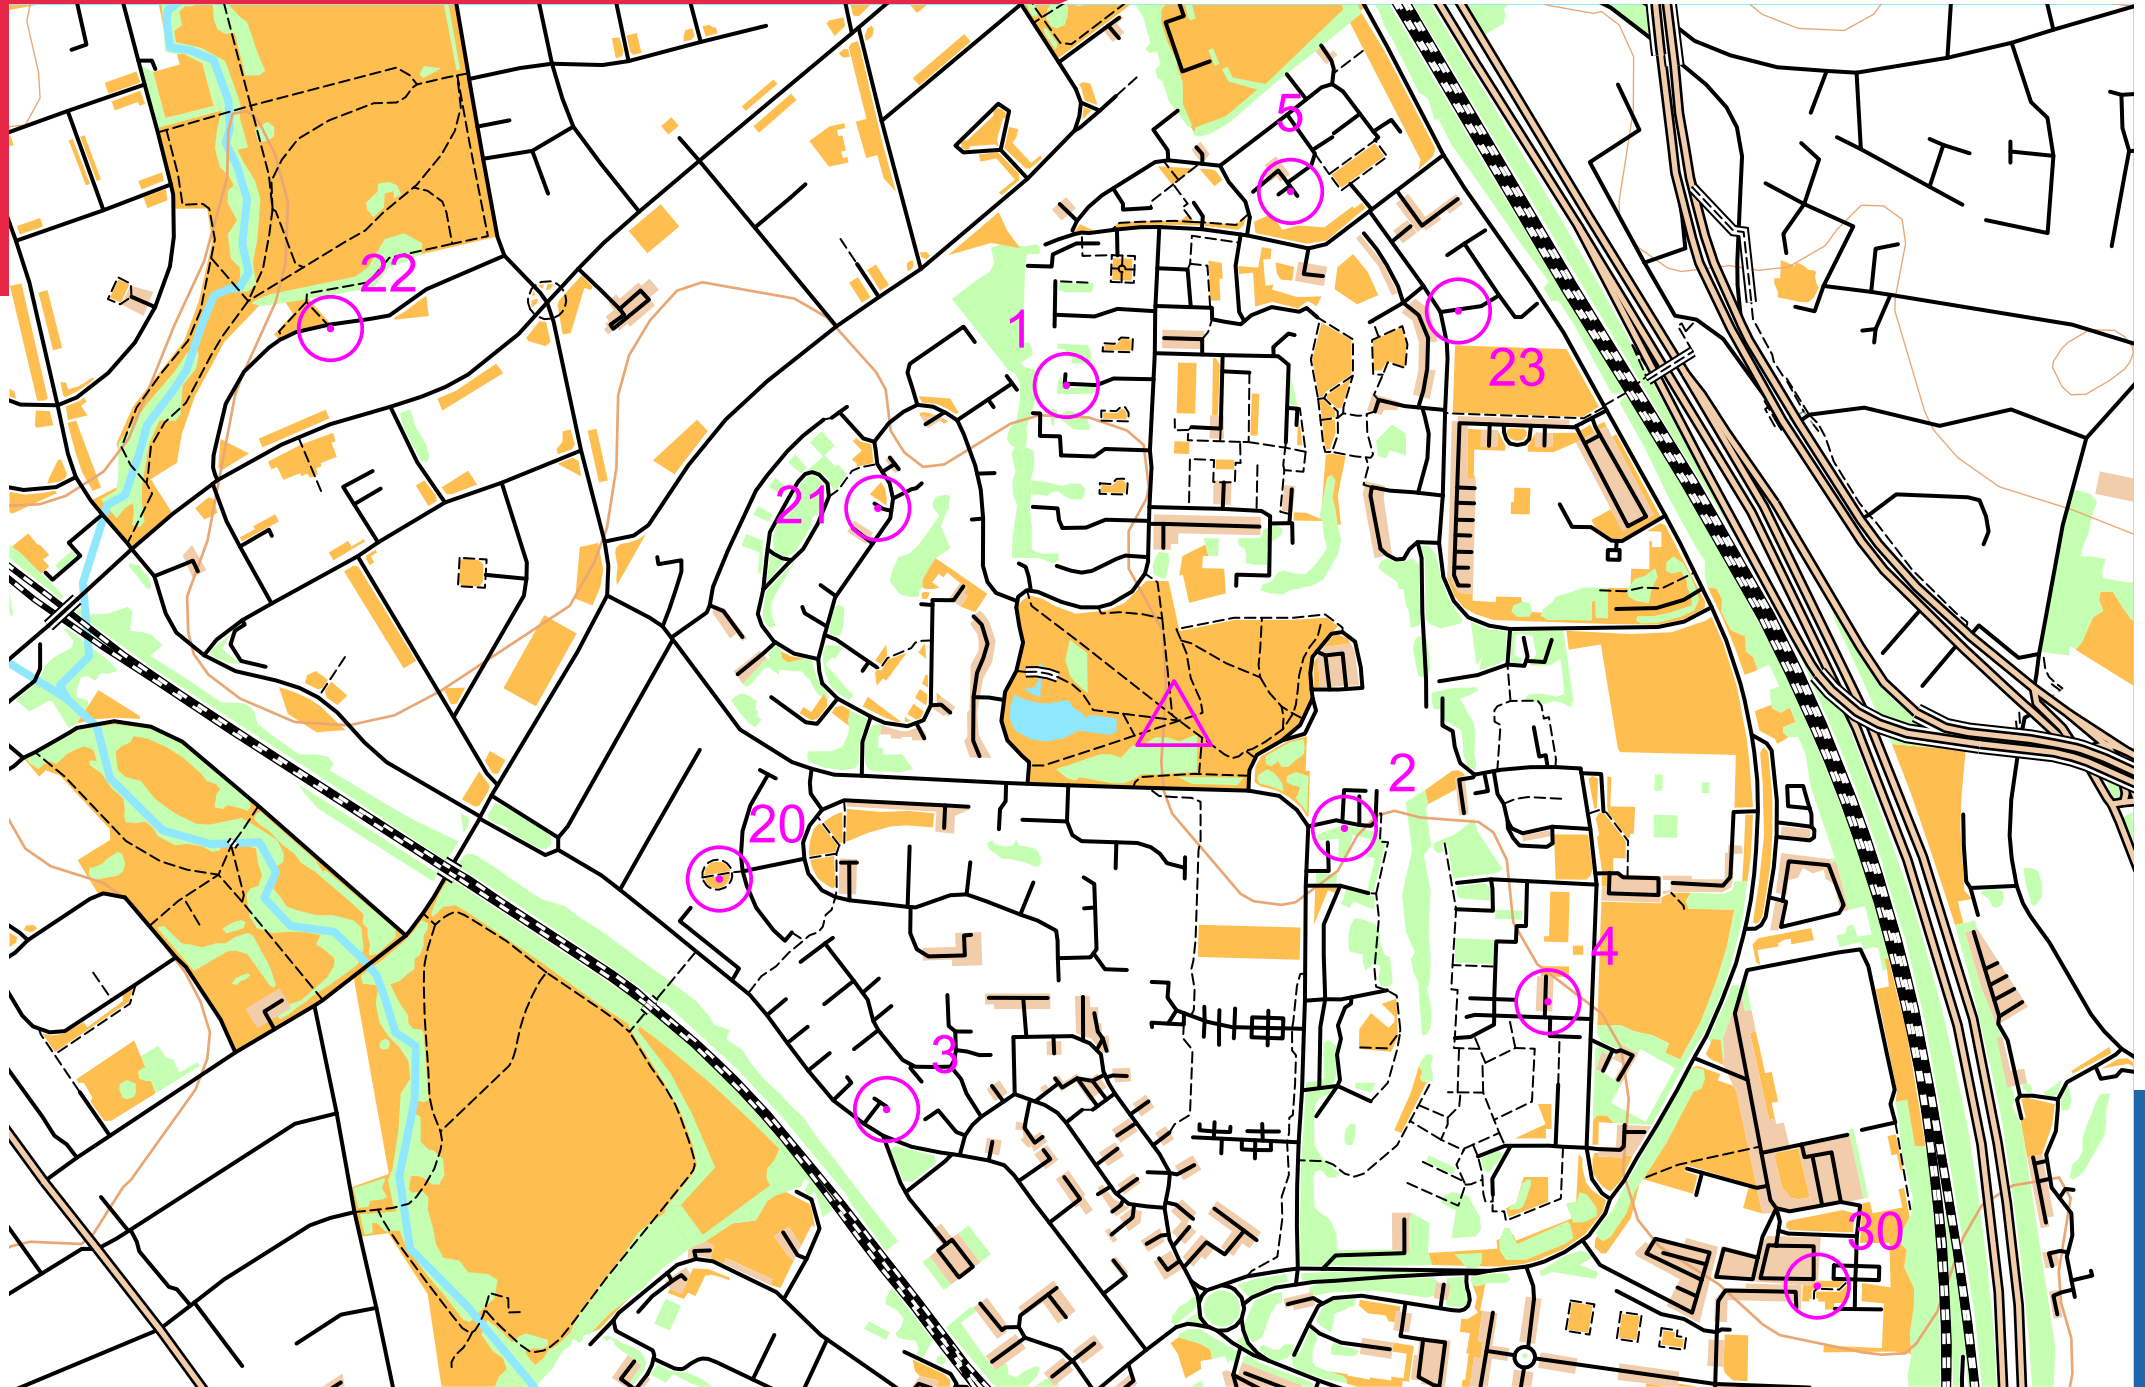

GRAHAME PARK

scale 1:7500, contours 10m
200m

Map data (c) OpenStreetMap and available under the Open Database Licence.
Contains Ordnance Survey data (c) Crown copyright & database right 2013.
To produce your own map visit <http://oobrien.com/oom/>

OpenOrienteeringMap is supported by British Orienteering
Visit <http://britishorienteering.org.uk/> for more information about the sport